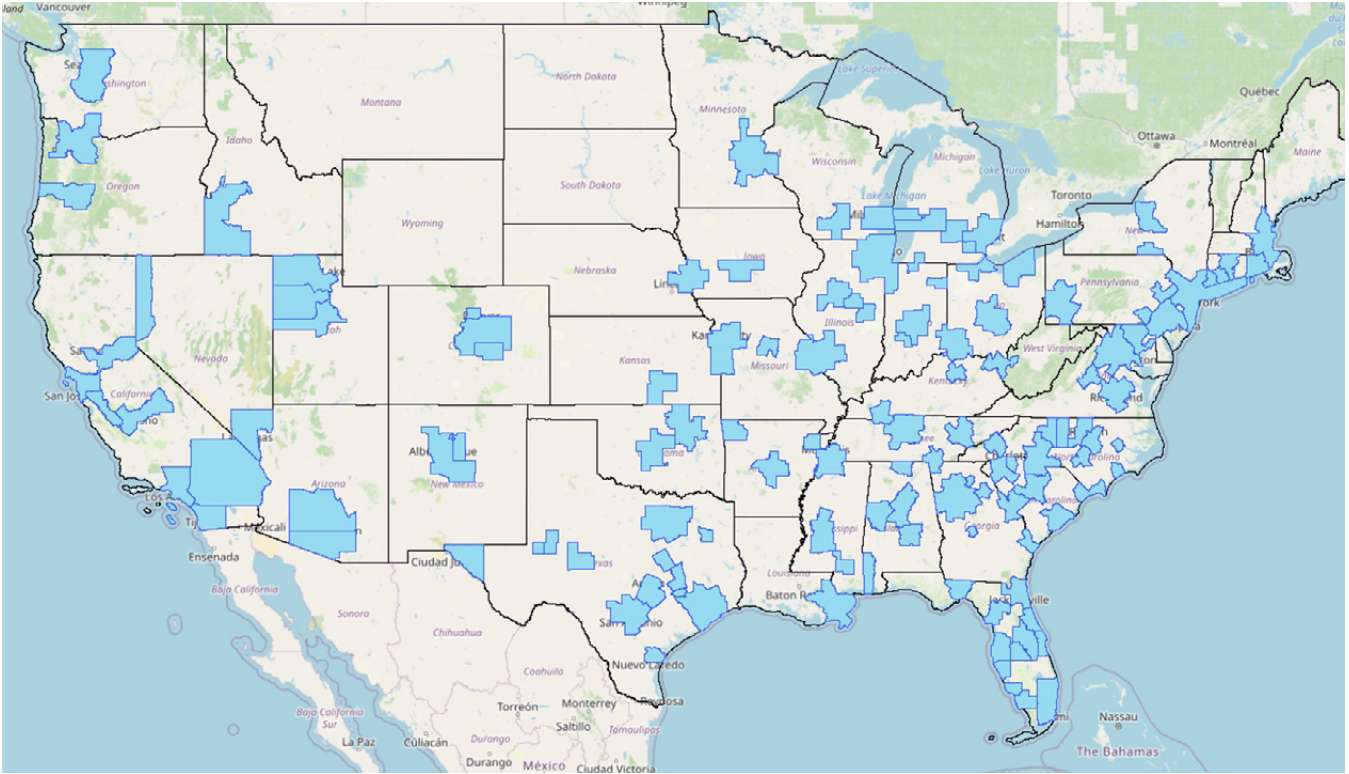

YOUR REAL ESTATE MARKET NAVIGATOR

MSA List

Market Stadium covers
130 MSAs in 43 States
(80% of USA).

✉ ryan@marketstadium.com

Contents

03

06

07

09

10

All MSAs

1. Albuquerque, NM
2. Allentown-Bethlehem-Easton, PA-NJ
3. Ann Arbor, MI
4. Asheville, NC
5. Athens-Clarke County, GA
6. Atlanta-Sandy Springs-Alpharetta, GA
7. Augusta-Richmond County, GA-SC
8. Austin-Round Rock-Georgetown, TX
9. Baltimore-Columbia-Towson, MD
10. Binghamton, NY
11. Birmingham-Hoover, AL
12. Bloomington, IL
13. Bloomington, IN
14. Boise City, ID
15. Boston-Cambridge-Newton, MA-NH
16. Boulder, CO
17. Brenham, TX
18. Bridgeport-Stamford-Norwalk, CT
19. Cape Coral-Fort Myers, FL
20. Champaign-Urbana, IL
21. Charleston-North Charleston, SC
22. Charlotte-Concord-Gastonia, NC-SC
23. Charlottesville, VA
24. Chattanooga, TN-GA
25. Chicago-Naperville-Elgin, IL-IN-WI
26. Cincinnati, OH-KY-IN
27. Clarksville, TN-KY
28. Cleveland-Elyria, OH
29. College Station-Bryan, TX
30. Colorado Springs, CO
31. Columbia, MO
32. Columbia, SC
33. Columbus, OH
34. Corpus Christi, TX
35. Dallas-Fort Worth-Arlington, TX
36. Deltona-Daytona Beach-Ormond Beach, FL
37. Denver-Aurora-Lakewood, CO
38. Des Moines-West Des Moines, IA
39. Detroit-Warren-Dearborn, MI

- 
- 
110. San Francisco-Oakland-Berkeley, CA
 111. San Jose-Sunnyvale-Santa Clara, CA
 112. Santa Fe, NM
 113. Savannah, GA
 114. Seattle-Tacoma-Bellevue, WA
 115. South Bend-Mishawaka, IN-MI
 116. Spartanburg, SC
 117. St. Louis, MO-IL
 118. Syracuse, NY
 119. Tallahassee, FL
 120. Tampa-St. Petersburg-Clearwater, FL
 121. Toledo, OH
 122. Tucson, AZ
 123. Tulsa, OK
 124. Tuscaloosa, AL
 125. Tyler, TX
 126. Waco, TX
 127. Warner Robins, GA
 128. Washington-Arlington-Alexandria, DC-
VA-MD-WV
 129. Wichita, KS
 130. Winston-Salem, NC